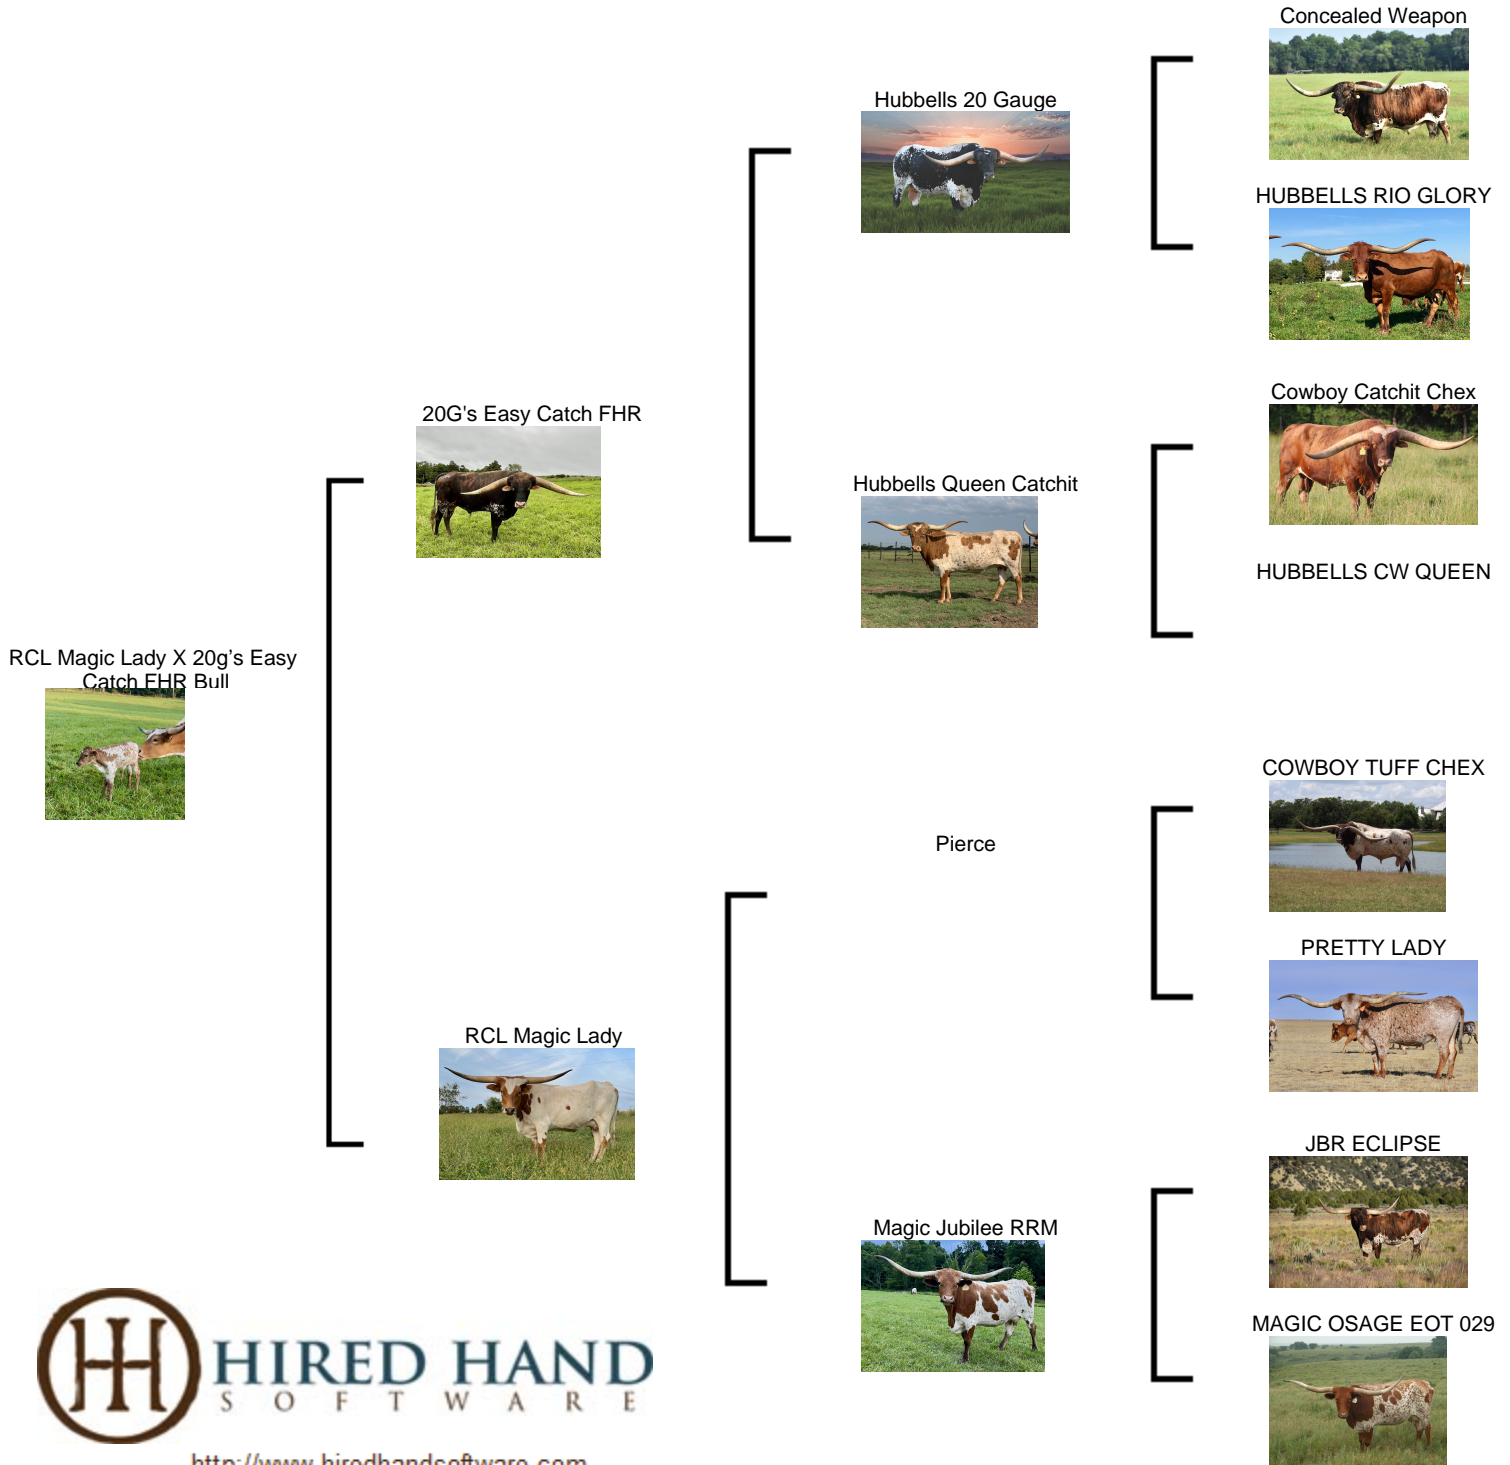

RCL Magic Lady X 20g's Easy Catch F

Date of Birth: 07/14/2024
Registration 1: Pending

Courtesy of Raven Creek Longhorns

<http://www.hiredhandsoftware.com>